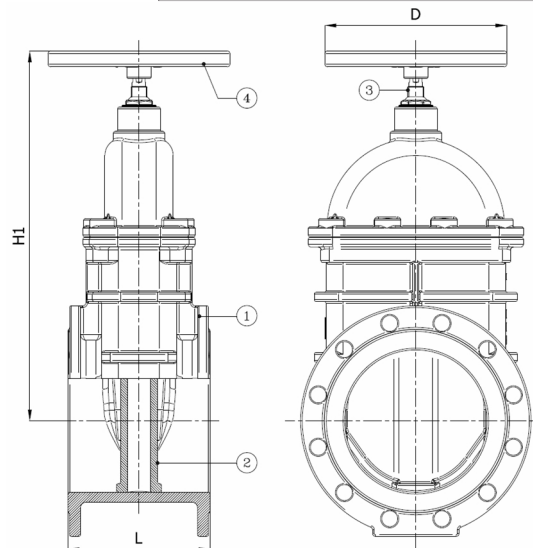

BV49-3434E-F4-PN10 - Handwheel

Gate valve, flanged PN10, resilient seated, F4 short face to face, with handwheel, max. temp.80°C

Face to Face Standard: EN 558-1 series 14

Item Number	Belven Ref.
BV49-3434E-F4-PN10	
BV49-3434E-F4-PN10 - NOT PUBLISHED A3-A4	
BV49-3434E-F4-PN10-BS NOT PUBLISHED A3-A4	
BV49-3434E-F4-PN16 DN040-DN150	
BV49-3434E-F4-PN16 DN040-DN150 NOT PUBLISHED A3-A4	
BV49-3434E-F4-PN16 DN200-DN600	
BV49-3434E-F4-PN16 DN200-DN600 NOT PUBLISHED A3-A4	
BV49-3434E-F4-PN16-BS DN050-DN300 NOT PUBLISHED A4	
BV49-3434E-F4-PN16-BS DN350-DN600 NOT PUBLISHED A4	
BV49-3434E-F5-PN10 NOT PUBLISHED A4	
BV49-3434E-F5-PN10-BS NOT PUBLISHED A4	
BV49-3434E-F5-PN16 DN040-DN150 NOT PUBLISHED A4	
BV49-3434E-F5-PN16 DN200-DN600 NOT PUBLISHED A4	
BV49-3434E-F5-PN16-BS DN050-DN300 NOT PUBLISHED A4	
BV49-3434E-F5-PN16-BS DN350-DN600 NOT PUBLISHED A4	
BV49A-3434B-F4-PN10 DN200+250 PUBLISHED	
BV49A-3434B-F4-PN16 DN040-DN150	
BV49A-3434B-F4-PN16 DN200-DN600 NOT PUBLISHED A4	
BV49A-3434B-F5-PN10 NOT PUBLISHED A4	
BV49A-3434B-F5-PN16 DN040-DN150	
BV49A-3434B-F5-PN16 DN200-DN600	

Technical Product Sheet

BV49-3434E-F4-PN10 - Handwheel

DN/Size	Press.Cl.	Weight(kg)
	PN10	
	PN16	

Belven N.V.

Blokhuisstraat 24 | 2800 Mechelen | Belgium

Tel. 015 29 40 70 | Fax. 015 20 14 13 | info@belven.com | www.belven.com