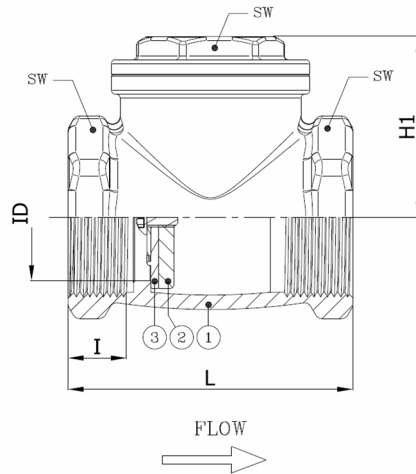

Technical Product Sheet

BV43-1111B-BSP

Brass swing check valve with rubber seat, threaded F/F ISO228/1-G

Face to Face Standard: Factory standard

Item Number	Belven Ref.
BV43-1111B-BSP	
BV43-1179B-BSP	

DN/Size	Press.Cl.	Weight(kg)
	PN10	

Item 1	Item 2	Item 3
Body Material	Disc Material	Seat Material
Brass : CW617N UNI EN 12165	Brass : CW617N UNI EN 12165	NBR

Belven N.V.

Blokhuisstraat 24 | 2800 Mechelen | Belgium

Tel. 015 29 40 70 | Fax. 015 20 14 13 | info@belven.com | www.belven.com